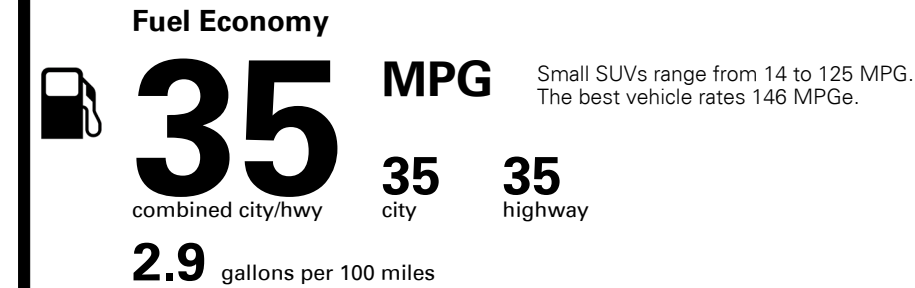

Inland Freight & Handling : \$1,495.00
Total Price : \$39,120.00

The 2025 Hyundai TUCSON
Smarter, more capable.

EPA DOT Fuel Economy and Environment

Gasoline Vehicle

You save \$2,000
in fuel costs over 5 years compared to the average new vehicle.