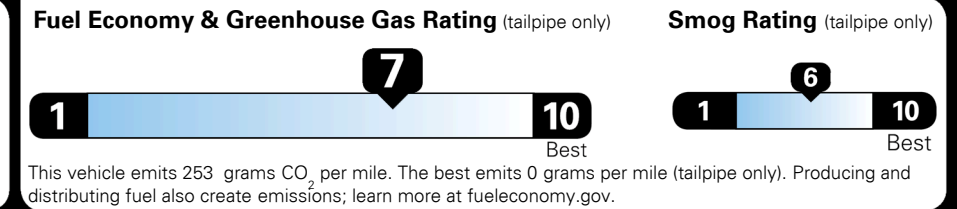

Actual results will vary for many reasons, including driving conditions and how you drive and maintain your vehicle. The average new vehicle gets 28 MPG and costs $9,500 to fuel over 5 years. Cost estimates are based on 15,000 miles per year at $ 3.50 per gallon. MPGe is miles per gasoline gallon equivalent. Vehicle emissions are a significant cause of climate change and smog.

fueleconomy.gov

Calculate personalized estimates and compare vehicles

Manufacturer's suggested retail price includes manufacturer's recommended pre-delivery service. Gasoline license and title fees state and local taxes and dealer installed options and accessories are not included in the manufacturer's suggested retail price. This label has been affixed to this vehicle by Hyundai Motor America, pursuant to the requirements of 15 U.S.C. 1231 et seq. which prohibits its removal or alteration prior to delivery to the ultimate purchaser.

PARTS CONTENT INFORMATION FOR VEHICLE IN THIS CARLINE:
U.S./CANADIAN PARTS CONTENT: 1 %
MAJOR SOURCES OF FOREIGN PARTS CONTENT: KOREA: 85 %

Note: Parts content does not include final assembly, distribution, or other non-parts costs.
FOR THIS VEHICLE:
FINAL ASSEMBLY POINT: ULSAN, KOREA
COUNTRY OF ORIGIN:
ENGINE: KOREA
TRANSMISSION: KOREA

203 A 1935CDA 1

VIN: KM8JCDD10SU375786